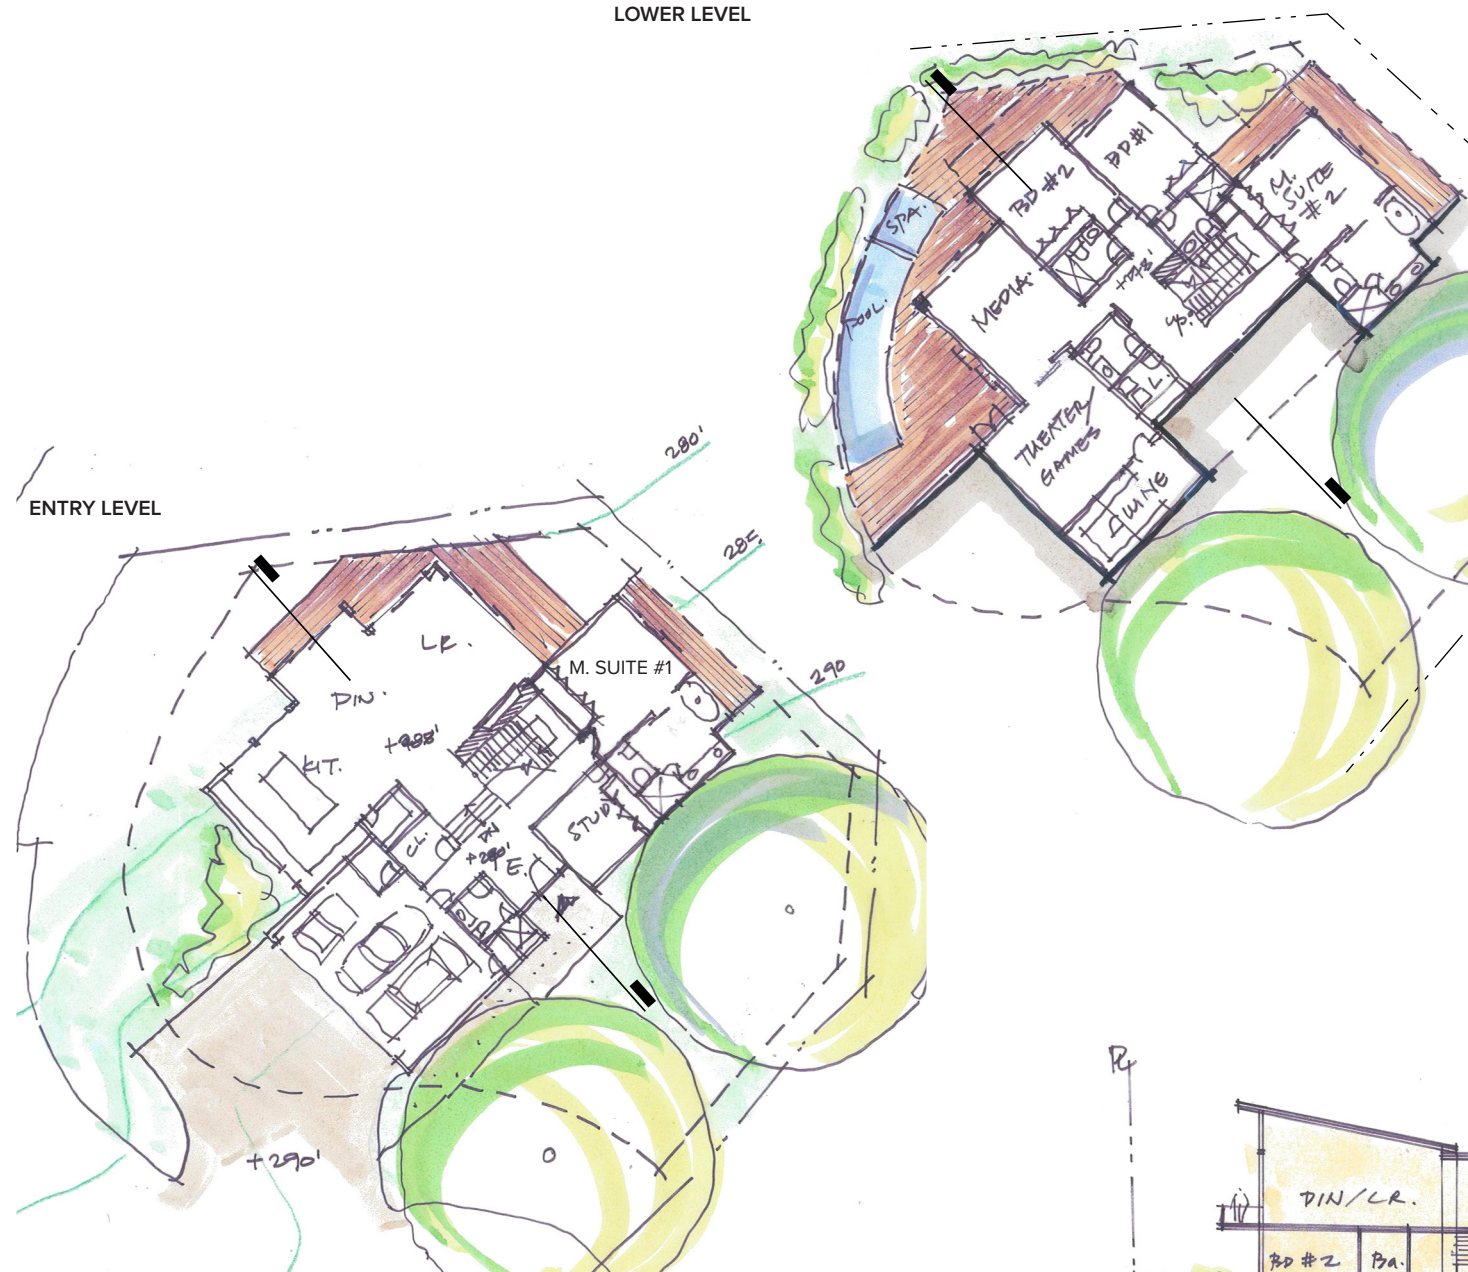

115 HAWTHORN COURT - HOME STUDY

LOWER LEVEL

ESTIMATED AREA = 6,800 SF (excluding decks and garage)	
BEDROOMS	4
BATHS	5
1/2 BATH	1
MEDIA	1
THEATER	1
DEN/STUDY	1
HOMESITE AREA = 13,453 SF	

Home Studies are concept plan ideas intended to illustrate potential floor plan configurations for each Homesite and require an analysis for code compliance with the City of Healdsburg prior to further advancement of a home design.