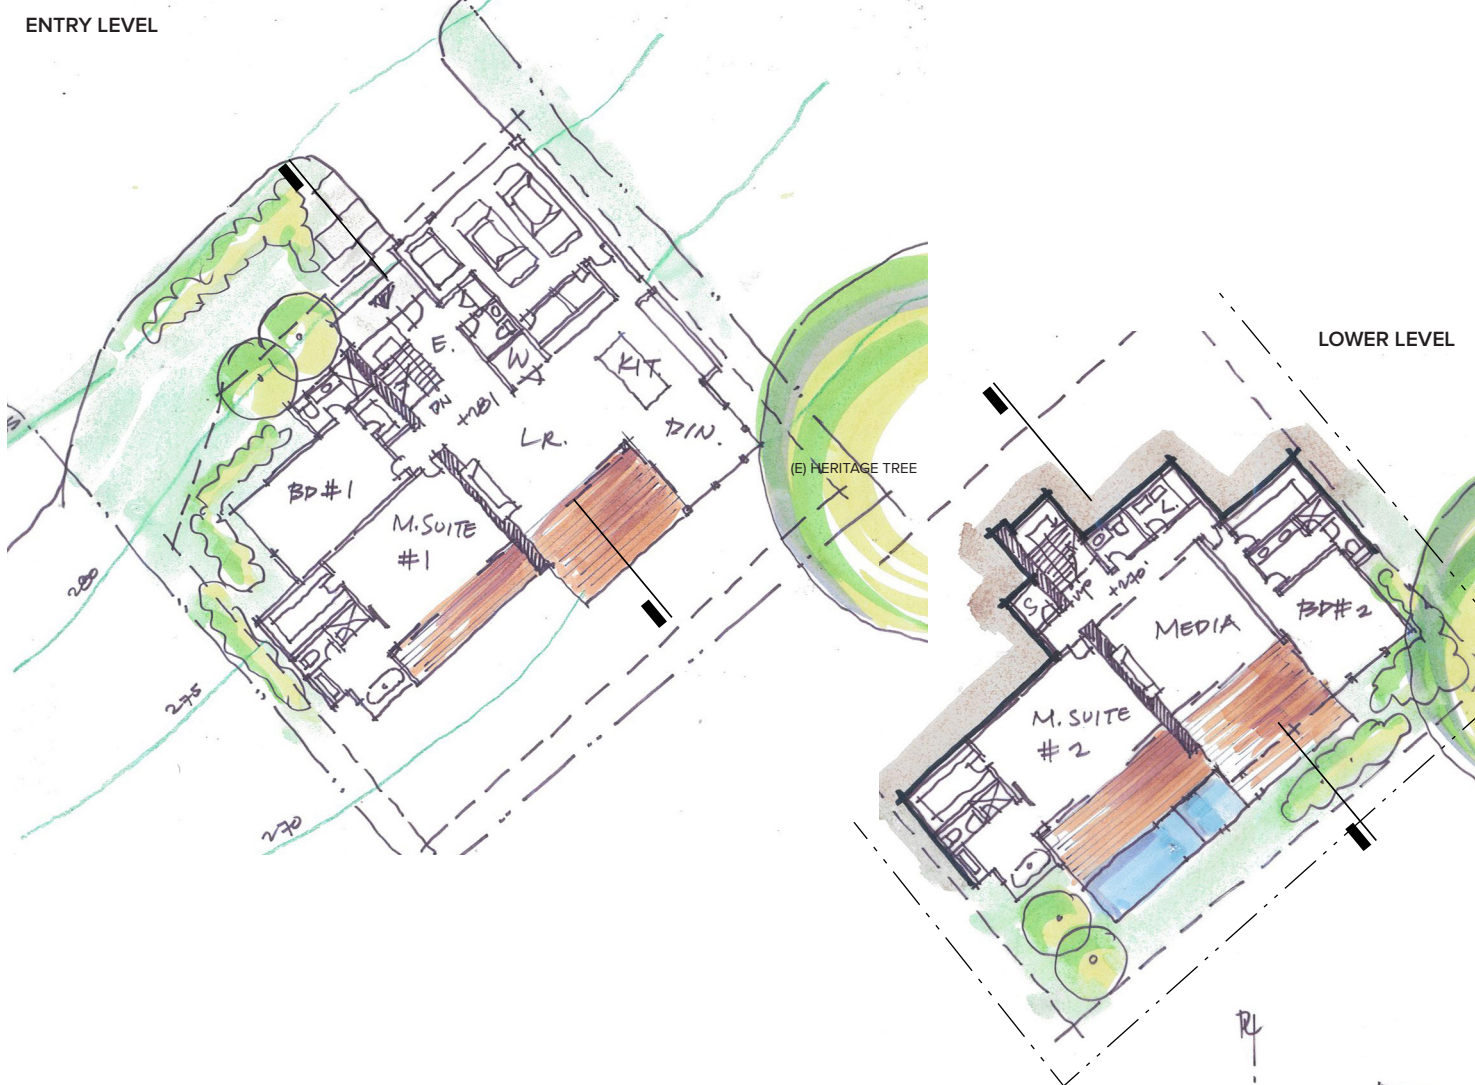

160 VALLEY OAK CIRCLE - HOME STUDY

ESTIMATED AREA = 6,200 SF (excluding decks and garage)	
BEDROOMS	4
BATHS	4
1/2 BATH	2
MEDIA	1
HOMESITE AREA = 9,558 SF	

Home Studies are concept plan ideas intended to illustrate potential floor plan configurations for each Homesite and require an analysis for code compliance with the City of Healdsburg prior to further advancement of a home design.

SECTION