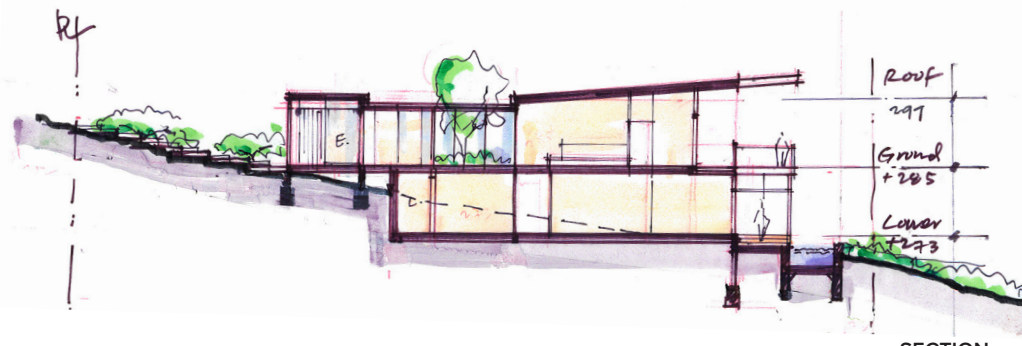

# 220 VALLEY OAK CIRCLE - HOME STUDY

ENTRY LEVEL

LOWER LEVEL

ESTIMATED AREA = 5,500 SF  
 (excluding decks and garage)

BEDROOMS	4
BATHS	5
1/2 BATH	1
STUDY	1
MEDIA	1

HOMESITE AREA = 10,236 SF

Home Studies are concept plan ideas intended to illustrate potential floor plan configurations for each Homesite and require an analysis for code compliance with the City of Healdsburg prior to further advancement of a home design.

SECTION