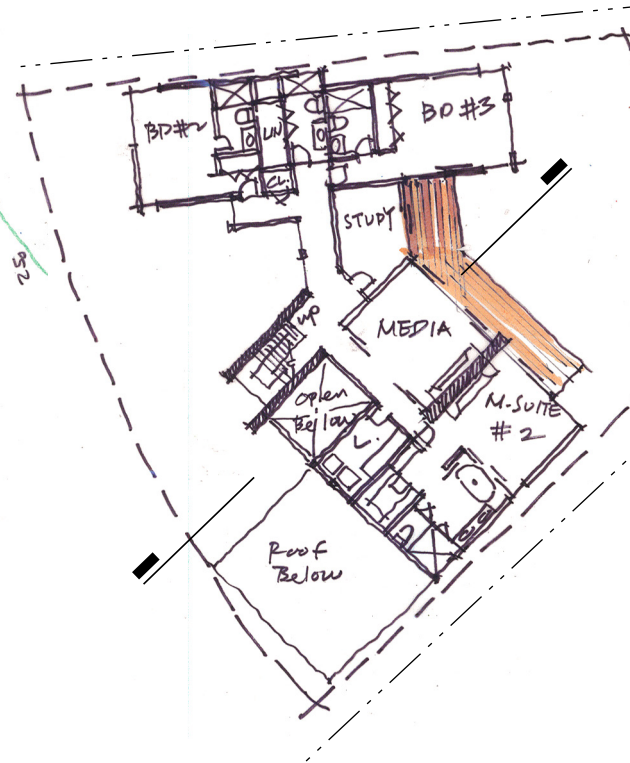

# 130 VALLEY OAK CIRCLE - HOME STUDY

ENTRY LEVEL

UPPER LEVEL

ESTIMATED AREA = 6,700 SF  
 (excluding decks and garage)

BEDROOMS	5
BATHS	6
1/2 BATH	1
MEDIA	1
DEN/STUDY	1
HOMESITE AREA = 10,970 SF	

Home Studies are concept plan ideas intended to illustrate potential floor plan configurations for each Homesite and require an analysis for code compliance with the City of Healdsburg prior to further advancement of a home design.