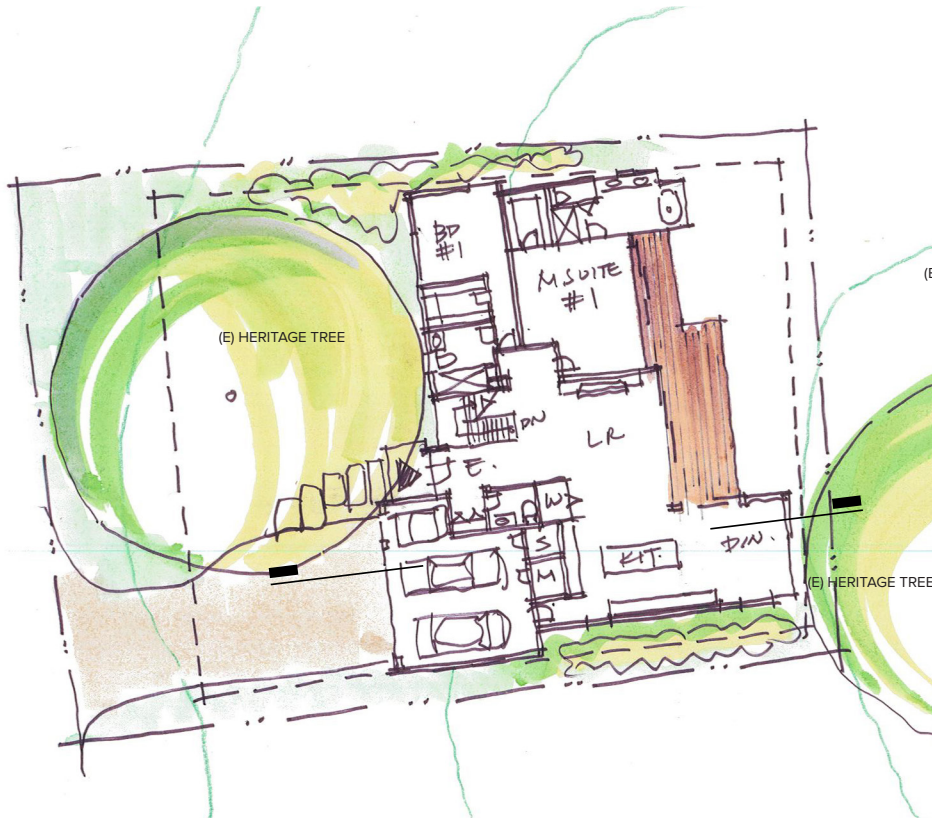

140 VALLEY OAK CIRCLE - HOME STUDY

ENTRY LEVEL

LOWER LEVEL

ESTIMATED AREA = 6,200 SF
 (excluding decks and garage)

BEDROOMS	5
BATHS	6
1/2 BATH	1
MEDIA	1
HOMESITE AREA = 10,794 SF	

Home Studies are concept plan ideas intended to illustrate potential floor plan configurations for each Homesite and require an analysis for code compliance with the City of Healdsburg prior to further advancement of a home design.

SECTION