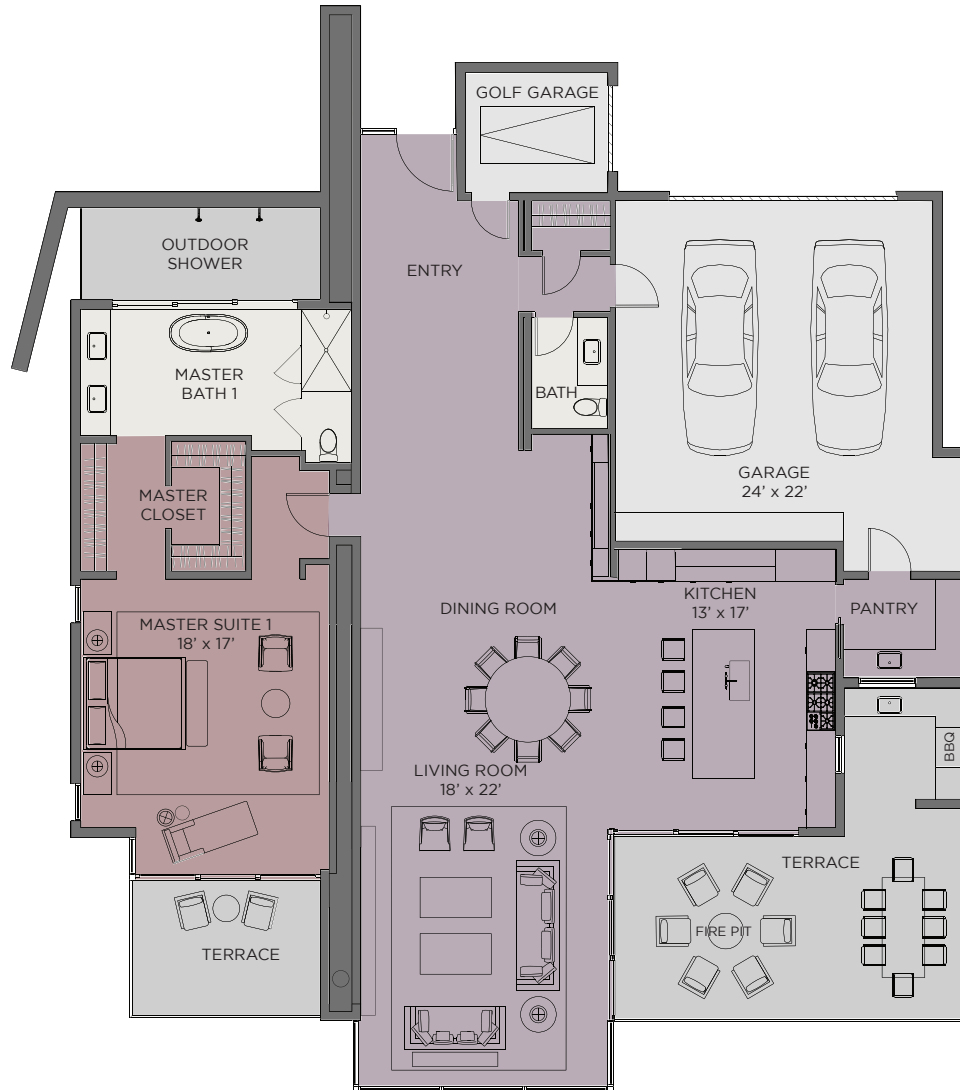

INDOOR AREA	4,870	sq/ft
OUTDOOR AREA	1,680	sq/ft
GARAGE AREA	719	sq/ft
POOL AREA	500	sq/ft

BED	5 Bedrooms
BATH	5 Full Baths + 1 Half Bath

Areas provided are gross planned areas and are subject to change. For Estate Homesites with active permits, please note that pool and pool deck square footage is not accounted for in permitted outdoor area.