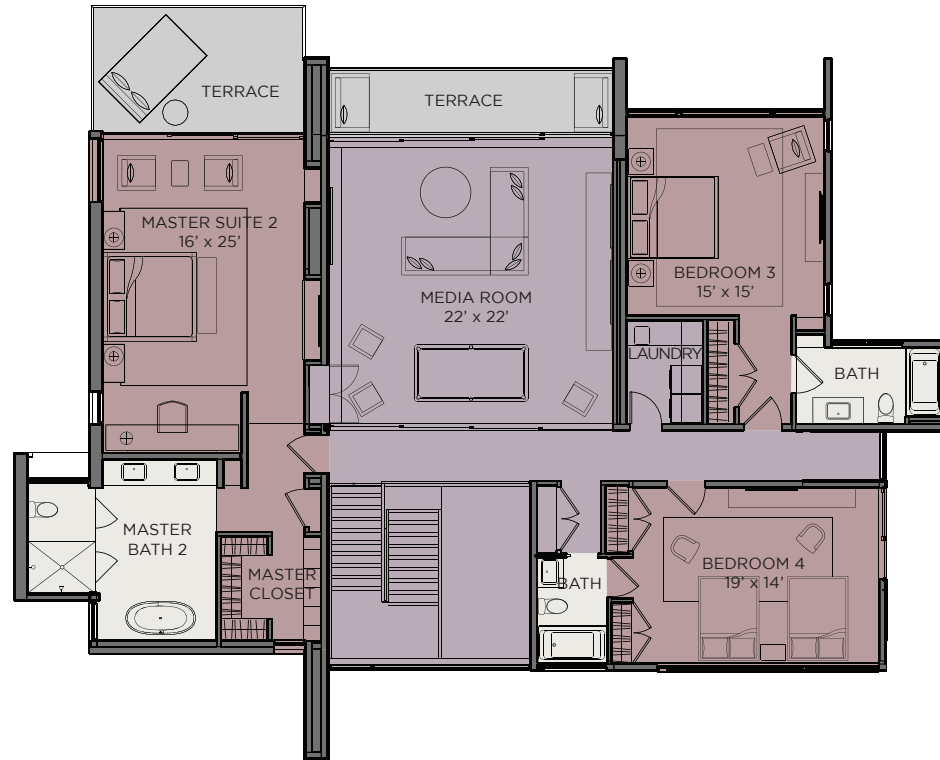

INDOOR AREA	5,230	sq/ft
OUTDOOR AREA	1,920	sq/ft
GARAGE AREA	651	sq/ft
POOL AREA	380	sq/ft

BED	4 Bedrooms + Den
BATH	4 Full Baths + 1 Half Bath

Areas provided are gross planned areas and are subject to change. For Estate Homesites with active permits, please note that pool and pool deck square footage is not accounted for in permitted outdoor area.