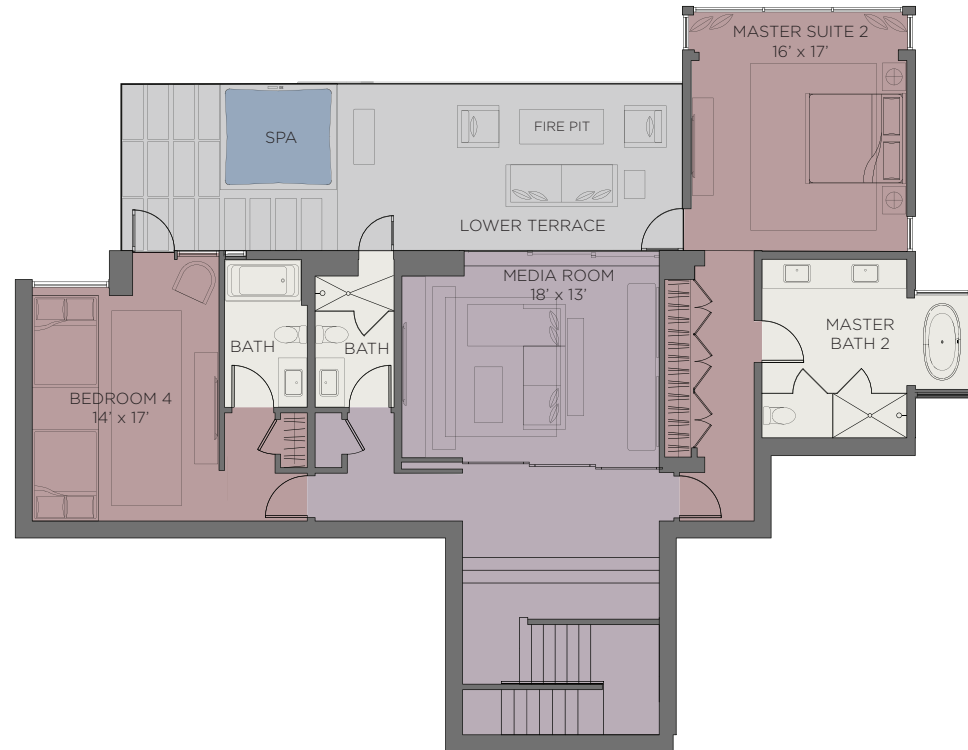

INDOOR AREA	4,572 sq/ft
OUTDOOR AREA	1,993 sq/ft
GARAGE AREA	716 sq/ft
POOL AREA	394 sq/ft

BED	4 Bedrooms + Den
BATH	5 Full Baths + 1 Half Bath

Areas provided are net planned areas, subject to change

INDOOR AREA	4,572 sq/ft
OUTDOOR AREA	1,993 sq/ft
GARAGE AREA	716 sq/ft
POOL AREA	394 sq/ft

BED	4 Bedrooms + Den
BATH	5 Full Baths + 1 Half Bath

Areas provided are net planned areas, subject to change